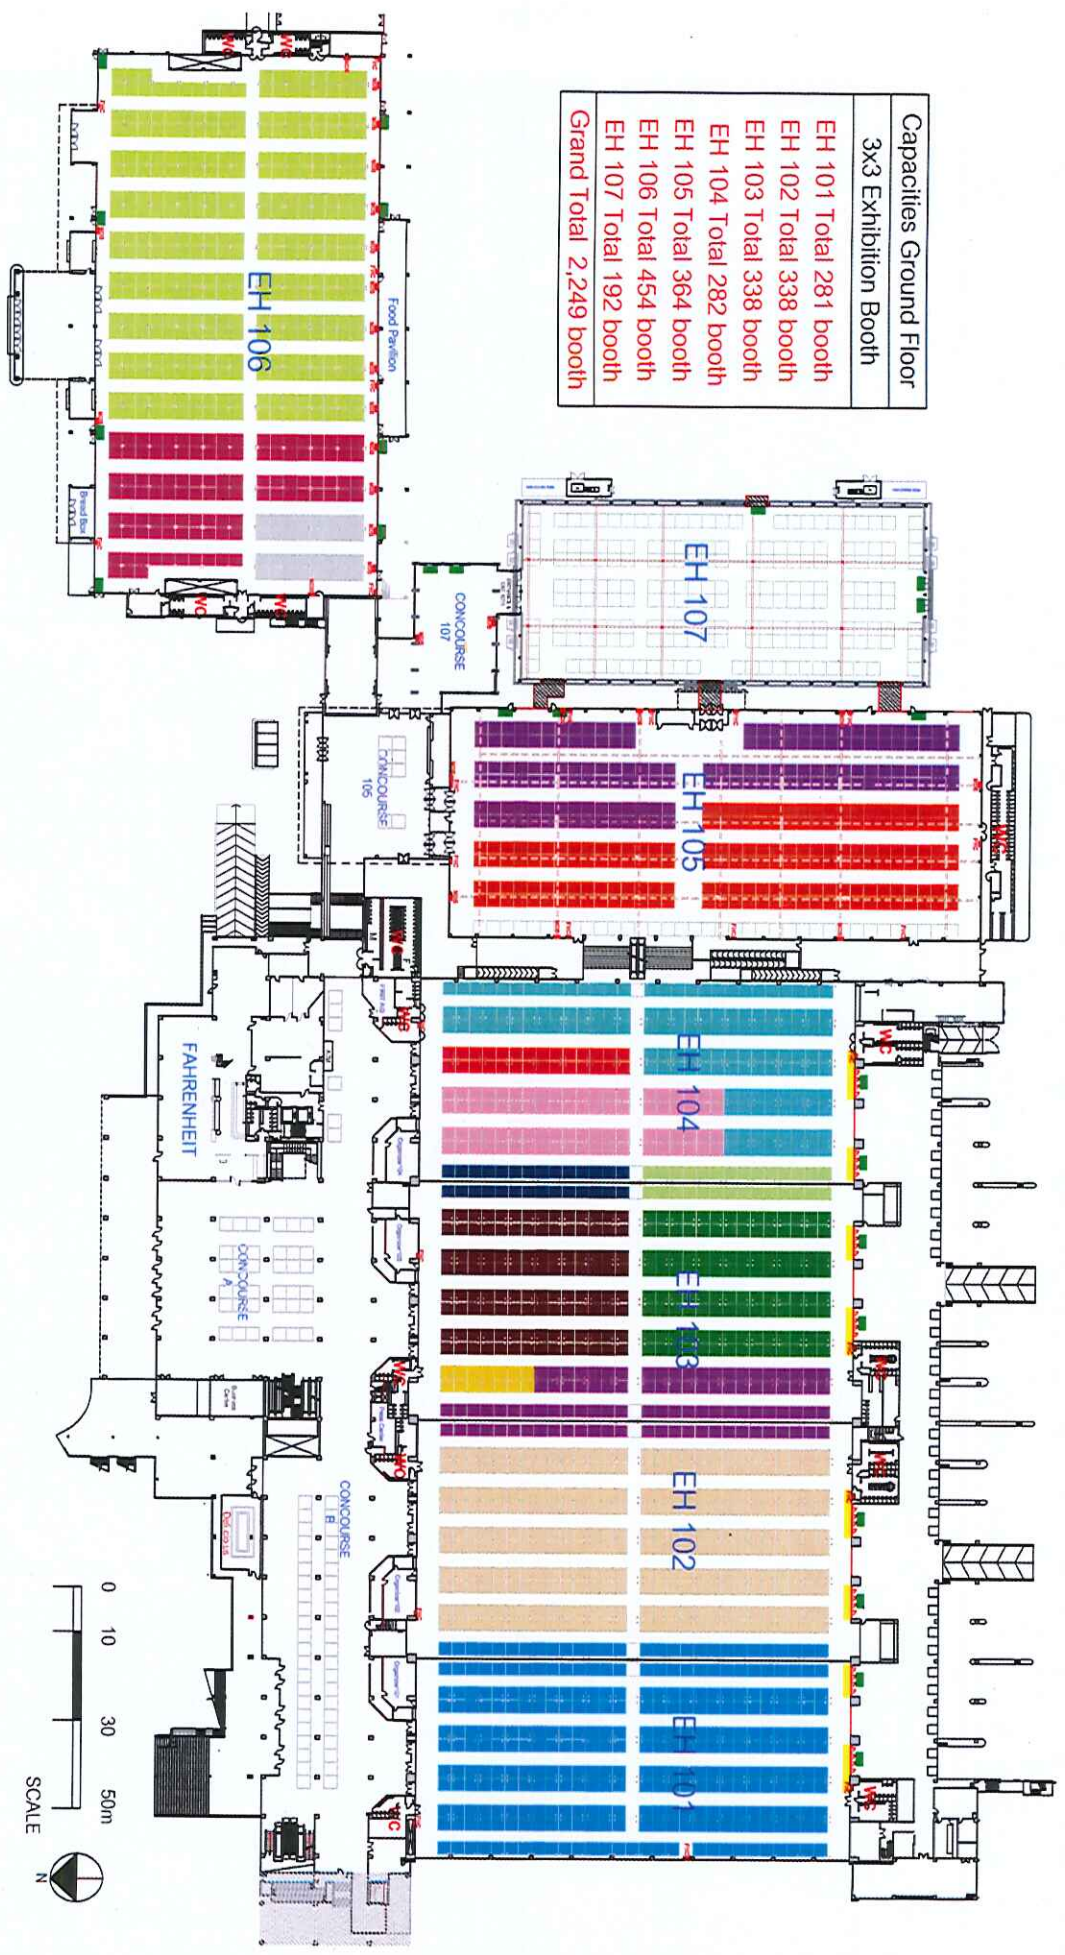

H.O.T. (D&O)

STATIONERY

TOYS AND GAMES/ CHILDREN

ALL SHOWCASE

GIFT & PREMIUM

SPORT & TRAVEL

FURNITURE & LIVING

HOME DECOR

Bangkok International
Trades & Exhibition
Centre
88 Bangkuek Trail Road (Km.1)
Bangkuek, Bangkok 10200, Thailand
Tel.: (662) 726-1999
Fax: (662) 726-1946
www.bitec.co.th

Capacities Ground Floor	
3x3 Exhibition Booth	
EH 101 Total	281 booth
EH 102 Total	338 booth
EH 103 Total	338 booth
EH 104 Total	282 booth
EH 105 Total	364 booth
EH 106 Total	454 booth
EH 107 Total	192 booth
Grand Total	2,249 booth

- BIH
- CLM
- INTERNATIONAL

- 60+
- WELLNESS

- PET PRODUCT SERVICES
- YOUNG & TRENDY

- Last Edit: -
- Revised 01: 03-11-2014
- Revised 02: -
- Revised 03: -
- Remark: -
- Drawing By: Parupong M.
- Checked By: Sursrip T.
- Approved By: Surasree M.
- Title: Master plan G Floor
- Function: 3x3 Exhibition Booth
- Scale: 1:1250x3
- Drawing Number: G Floor05
- FHC: FIRE HOSE
- MDB: MAIN DISTRIBUTION BOARD
- : EMERGENCY EXIT
- WC: REST ROOM
- : SAFETY AREA